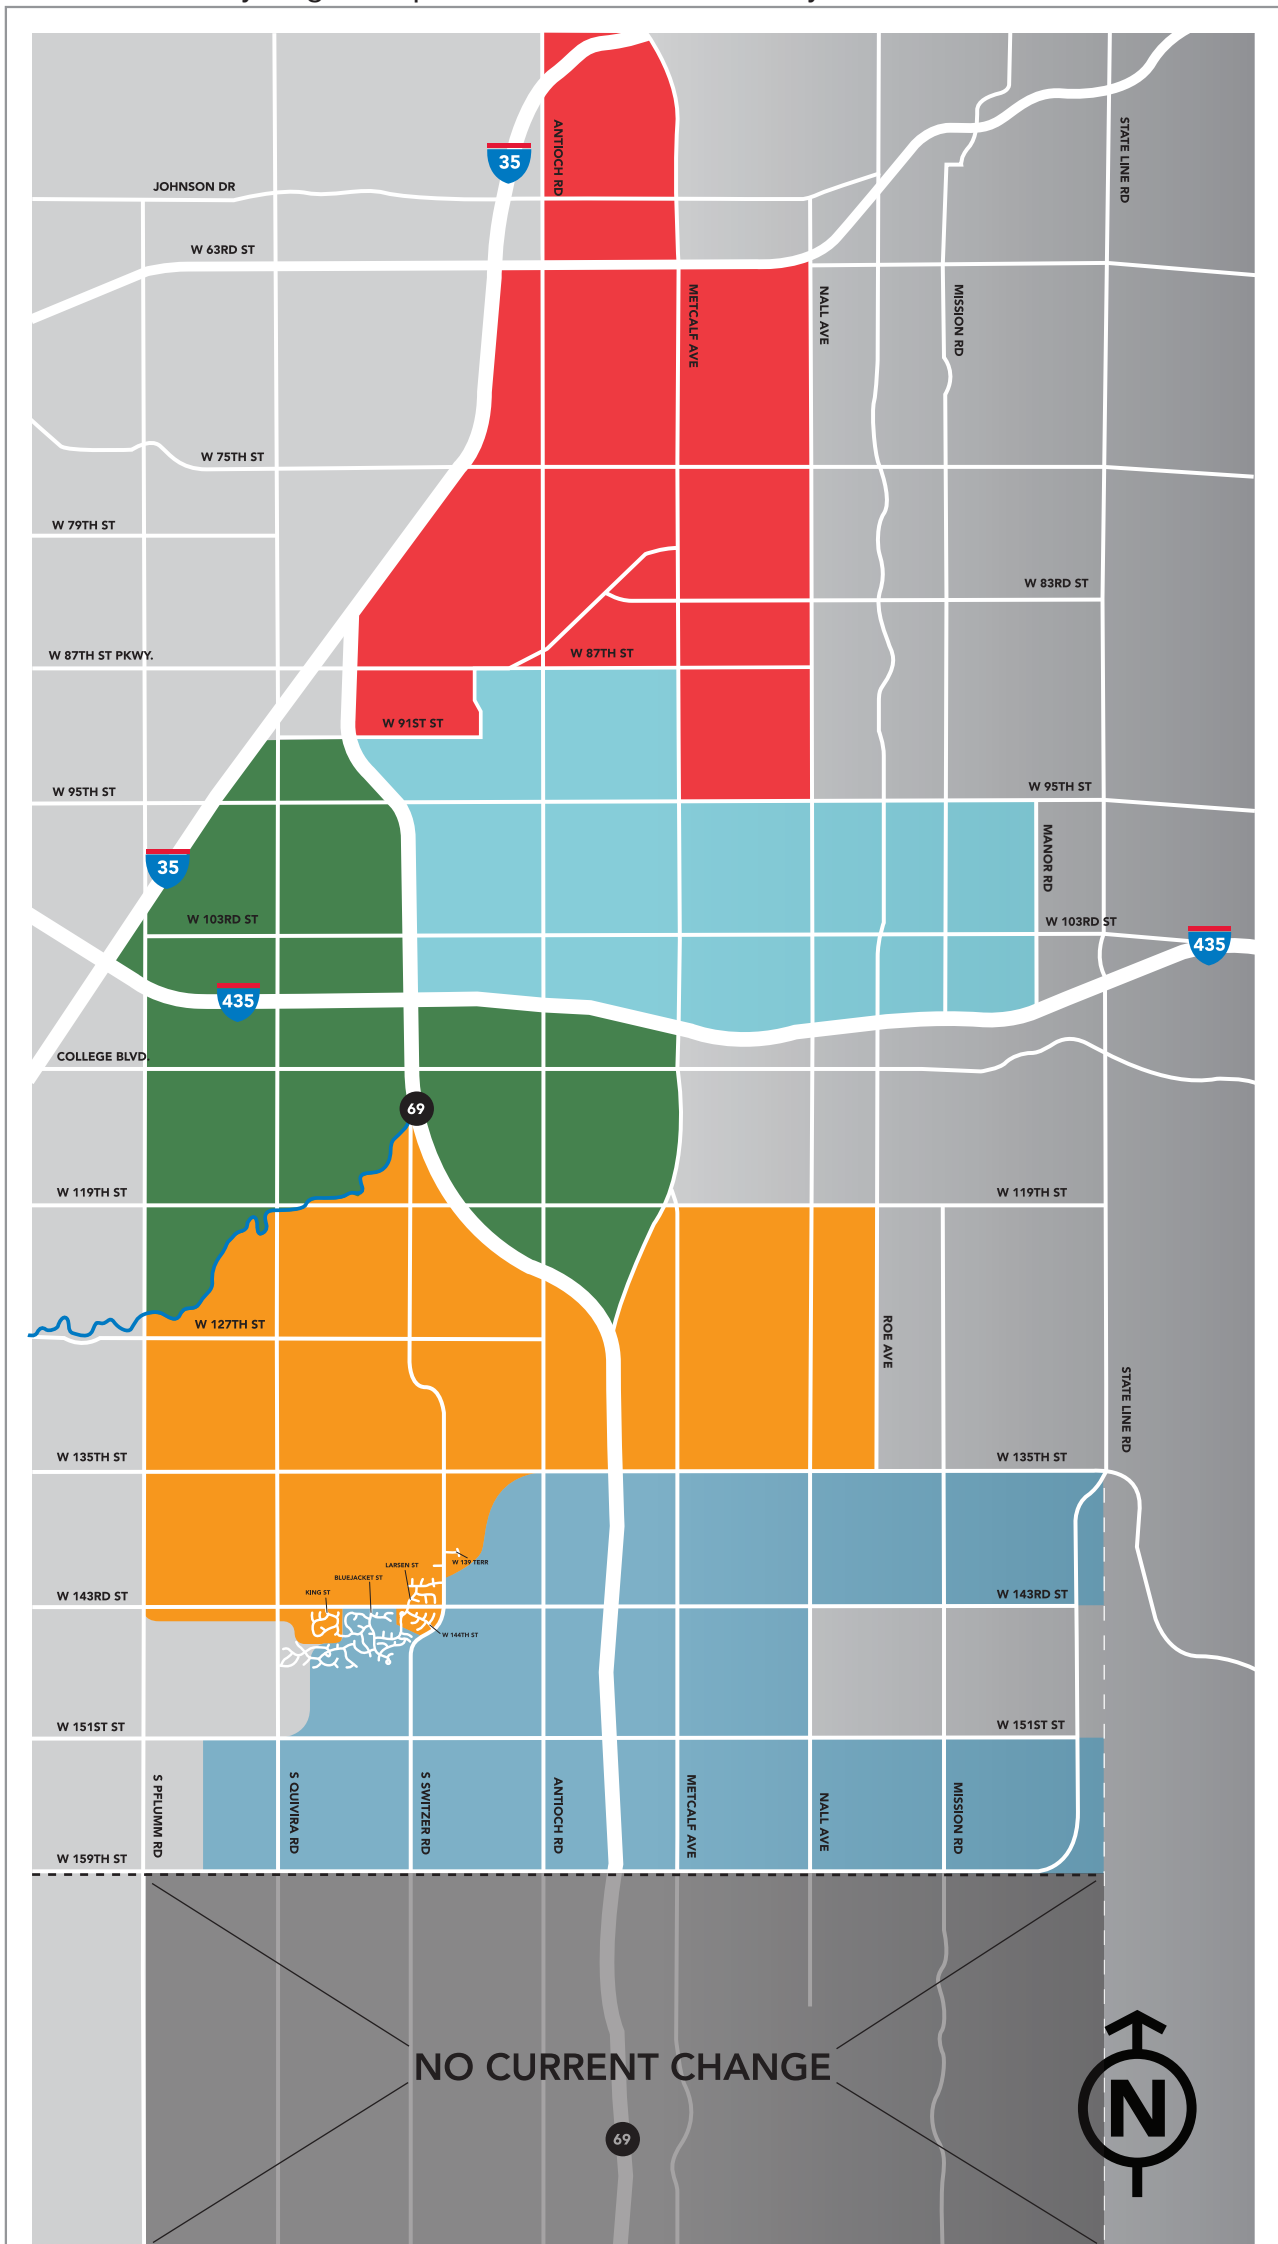

Overland Park: New Trash & Recycling Pickup Schedule

New Pickup Days Begin Week of October 13

Trash and Recycling Pickup will occur on the same day

- MONDAY
- TUESDAY
- WEDNESDAY
- THURSDAY
- FRIDAY